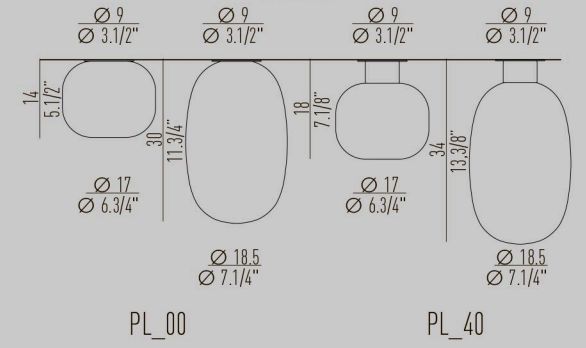

ALBA

CEILING

Lamp / 1X MAX 9W LED GU10

STRUCTURE / MONTATURA

- brushed platinum / platino spazzolato
- brushed gold / oro spazzolato
- brushed brushed / brunito spazzolato
- black / nero RAL 9005